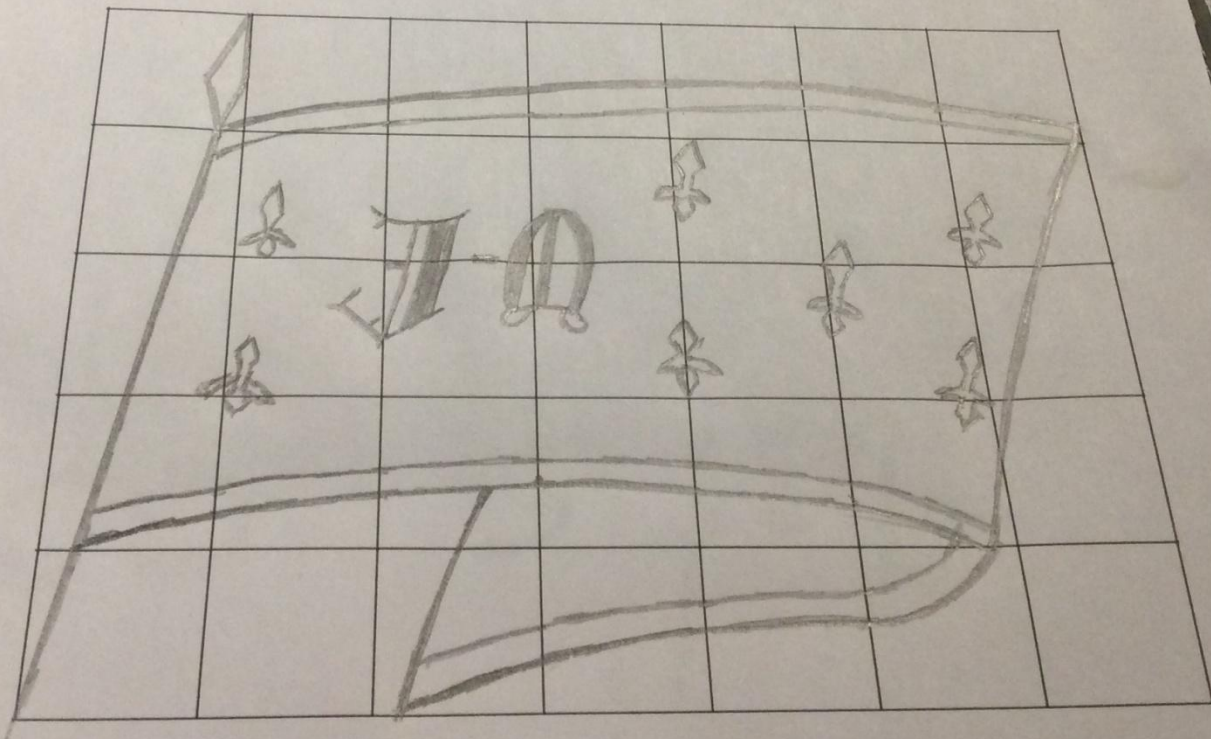

Ilyan

Fais avec mon papa un peu dur maîtresse