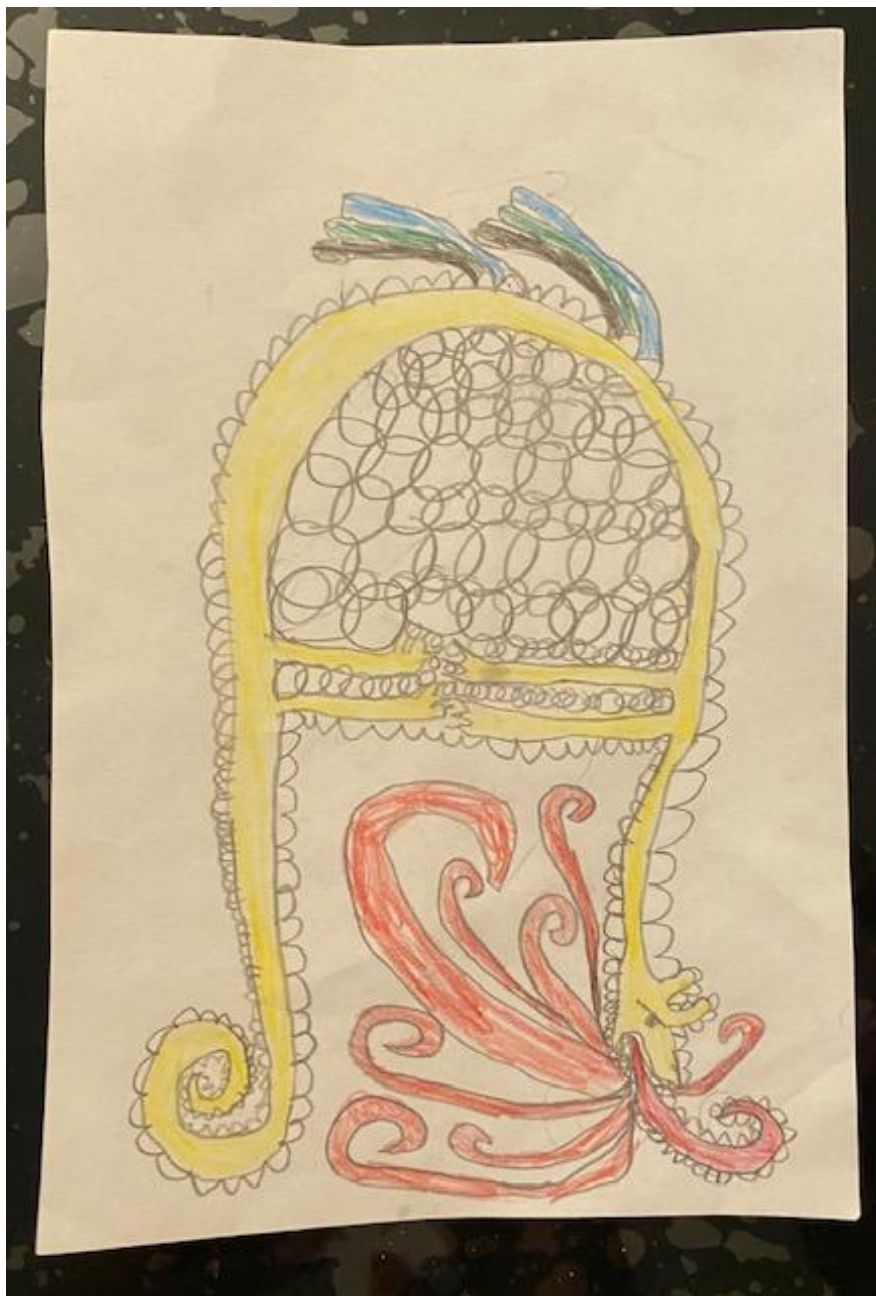

# Amine

Marion

Arthur

A large, bold, black cursive letter 'A' is written on a light blue background. The letter features a thick vertical stem on the right side, a horizontal crossbar, and a diagonal stroke that curves into a loop on the left. The top of the letter is rounded and connects to the stem. The overall style is expressive and calligraphic.